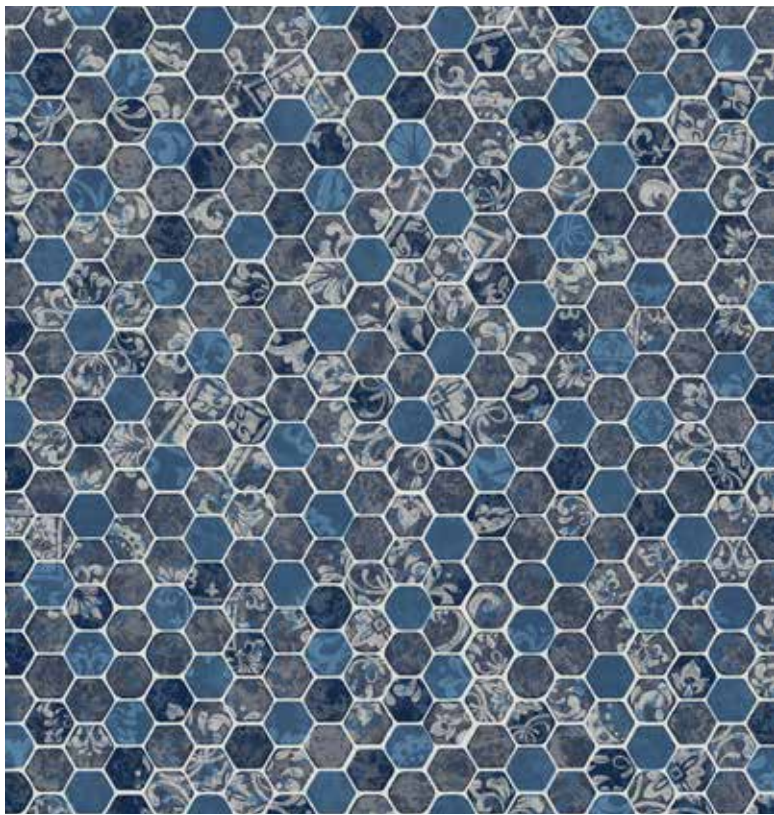

RECOMMENDED COMBINATIONS:

BLUE SLATE

ECLIPSE AMBER

GRAY CRYSTAL

ROYAL AMBER

MOUNT GRIS

MOUNT BLEU

FLAGSTONE GRAY