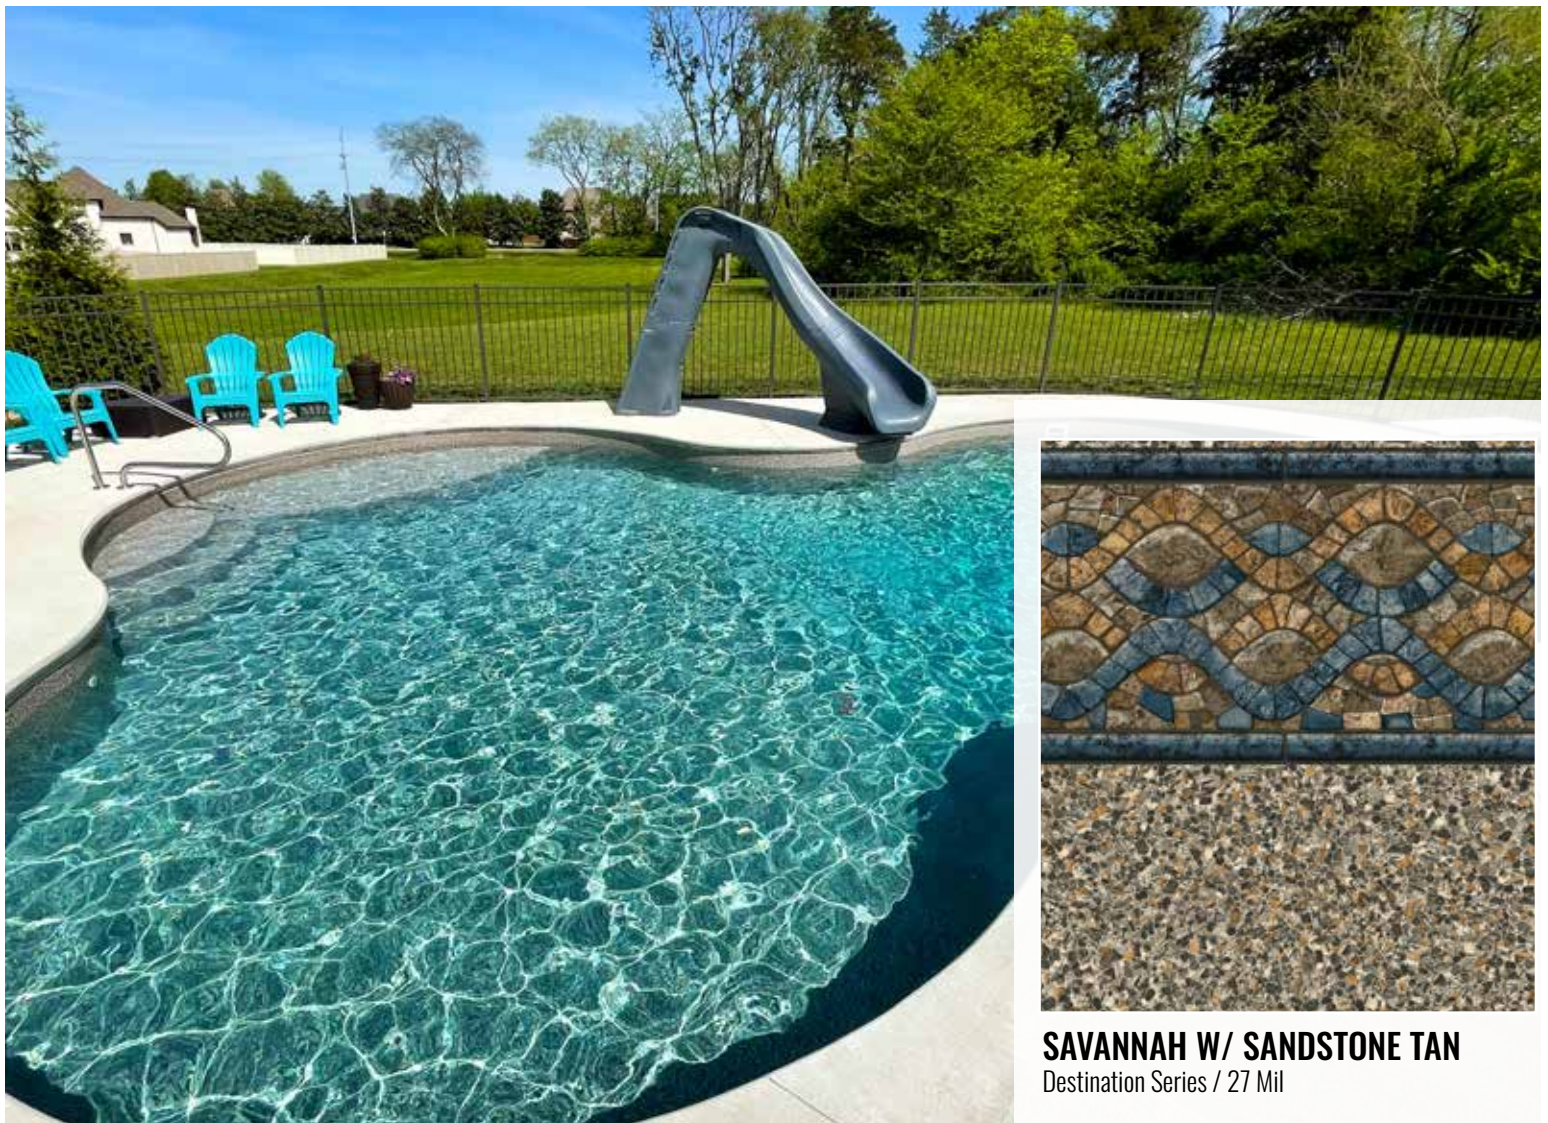

SAVANNAH W/ SANDSTONE TAN

Destination Series / 27 Mil

LINER SHOWN: SANDSTONE TAN