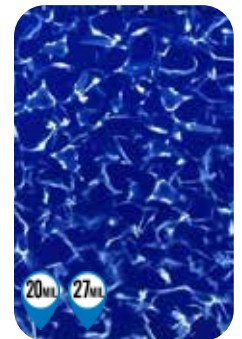

LINER SHOWN: ESAGONO

BLUE GRANITE

COBALT FUSION

MOSAIC DARK GRAY

MOSAIC LIGHT BLUE

MAYAN MOSAIC

MYSTIC LIGHT BLUE

ESAGONO