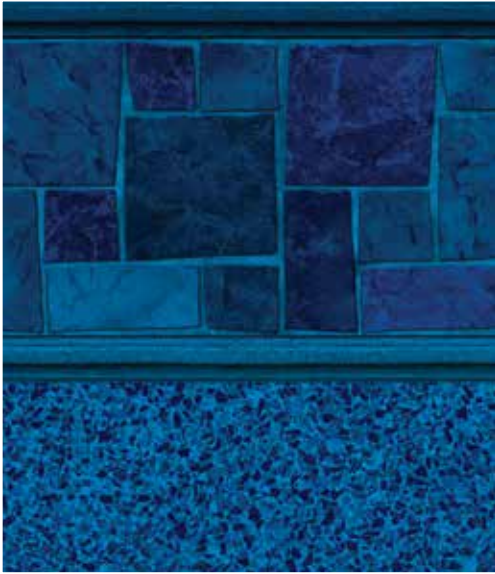

CAYMAN W/ MYSTIC LIGHT BLUE
Signature Plus Series / Discounted 27/27 Mil Upgrade

LINER SHOWN: CAYMAN W/ MYSTIC LIGHT BLUE

DEEP BLUE SEA

COURTSTONE BLUE W/ STARDUST BLUE
Destination Series 27 or 20 Mil

SUMMERWAVE W/ COBALT FUSION
Destination Series 27 or 20 Mil