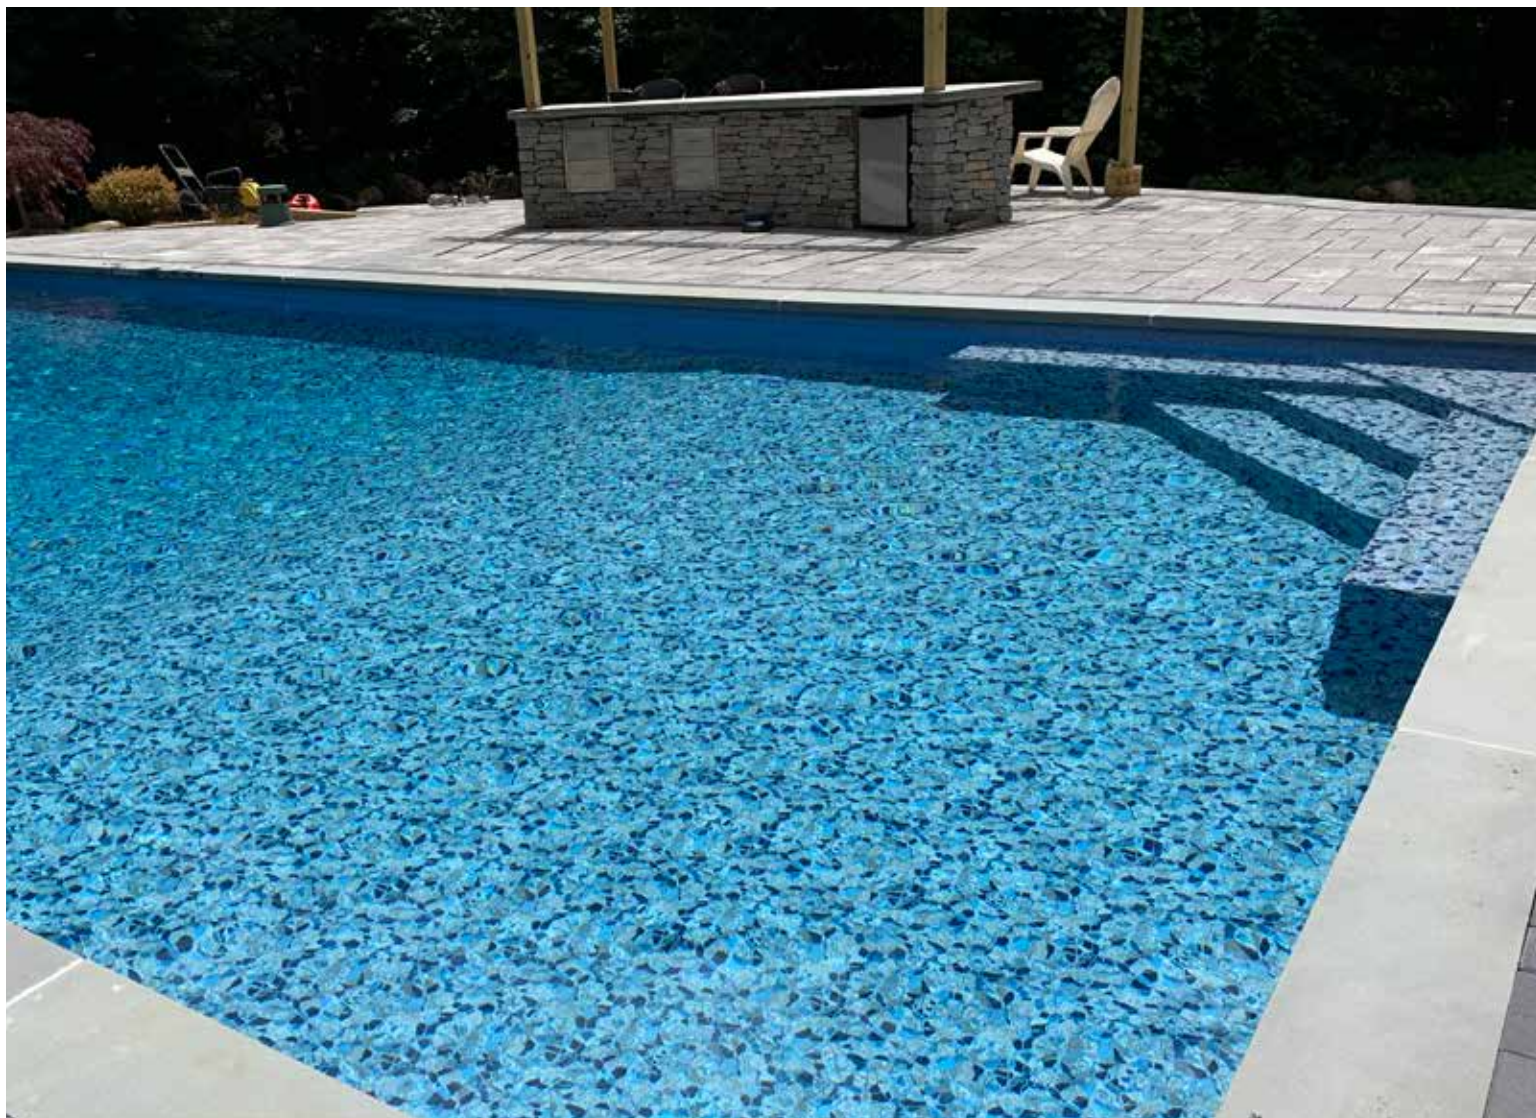

DISCO PEARL

Shimmer Stone for Destination Series / 27 Mil