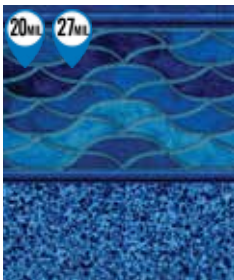

DSTM DESTINATION SERIES

COROLLA
with Stardust Blue

COURTSTONE BLUE
with Stardust Blue

COURTSTONE GRAY
with Stardust Gray

DURANGO
with Mosaic Dark Gray

HAMPTON
with Seaglass

ISLAND WAVE
with Terrazzo Caribbean