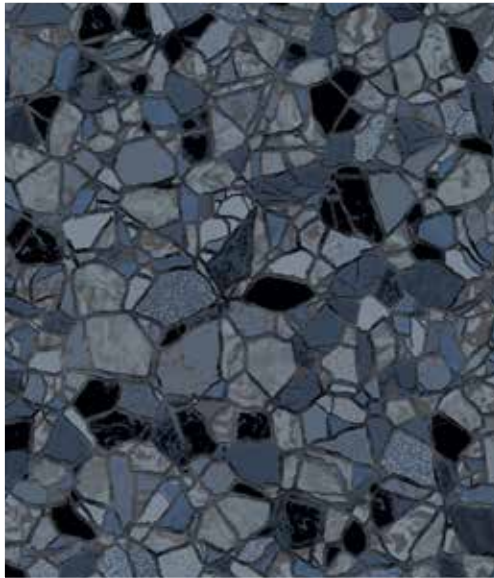

OBSIDIAN
Shimmer Stone for Destination Series & TrueStone
Collection / 27 Mil