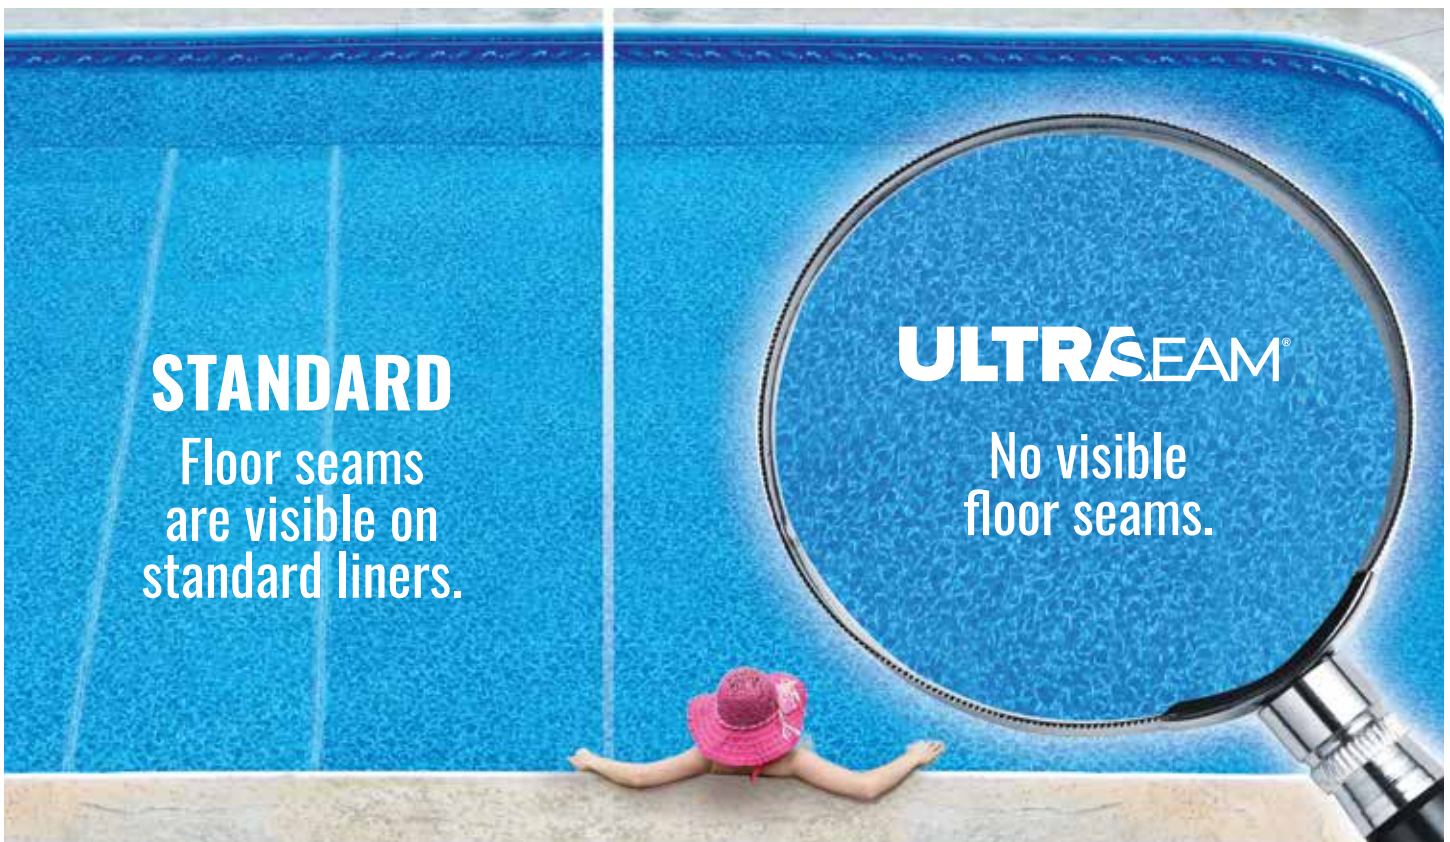

Ultra-Seam®

NOW STANDARD ON ALL GLI LINERS, THE STRONGEST SEAMS YOU'LL NEVER SEE

Boost your new and replacement vinyl liner sales with GLI's exclusive vinyl liners with Ultra-Seam® - they beat the competition every time!

Proprietary seams proven stronger

GLI's exclusive Ultra-Seam® process creates seams that are tested and proven to be stronger than standard seams.

Customers love the look

Industry leading technology produces virtually invisible floor seams.