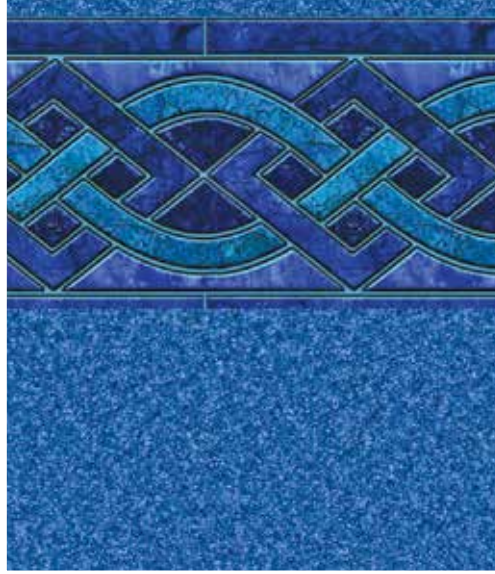

INDIGO MARBLE W/ BLUE GRANITE
Signature Series / Discounted 27/20 Mil Upgrade