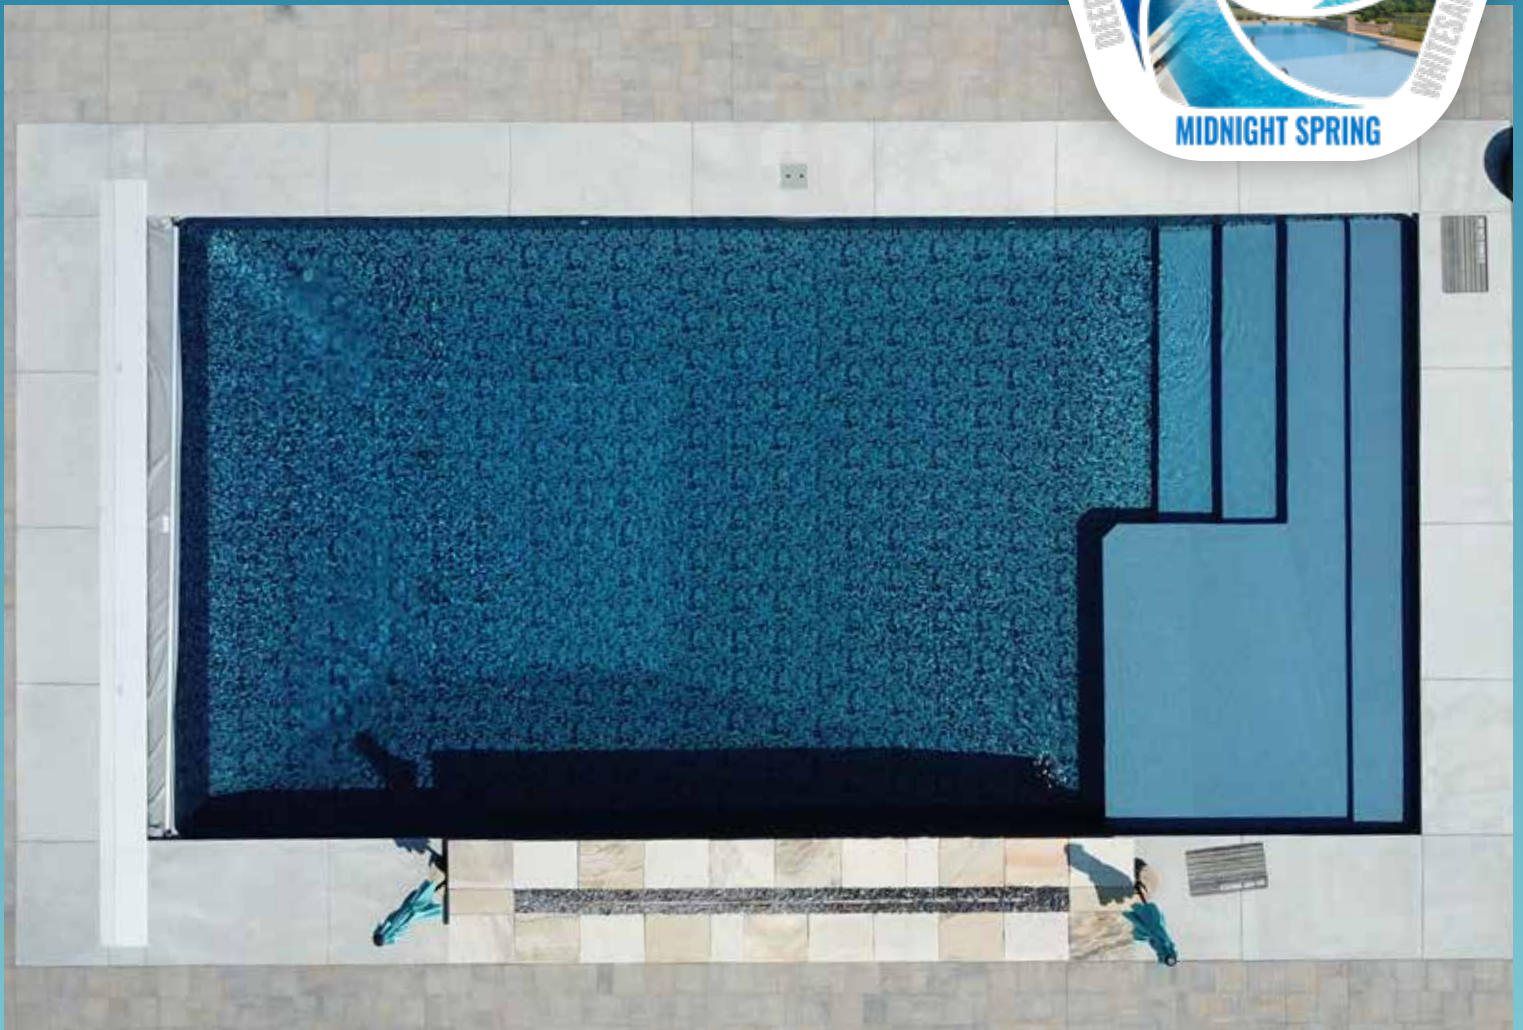

LINER SHOWN: MOUNT GRIS

LINER SHOWN: MOSAIC LIGHT BLUE

Where Will Your Pool Take You?

LET THE COLOR OF WATER HELP YOU DECIDE

Make your pool a destination spot for your family and friends by carefully selecting your brand new liner from our exciting collection of five exhilarating color categories: **Midnight Spring**, **Deep Blue Sea**, **Lagoon**, **Beachside**, or **Whitesand**.

**MIDNIGHT
SPRING**

**DEEP
BLUE SEA**

LAGOON

BEACHSIDE

WHITESAND

Midnight Spring

SOMETHING EXTRAORDINARY

Looking to transform an ordinary swimming pool into something extraordinary? These elegant, modern, and sophisticated patterns, represent our new Midnight Spring Color Collection. The handcrafted appeal of the collection's rich variety of gray, will cast a natural springlike teal when in direct sunlight. Like a natural spring, the depth of the swimming pool and darkness of the gray base will vary the color cast, ranging from a rich-midnight teal to a light spring-teal. Ordinary no more, take a swim in these natural Midnight Spring patterns.