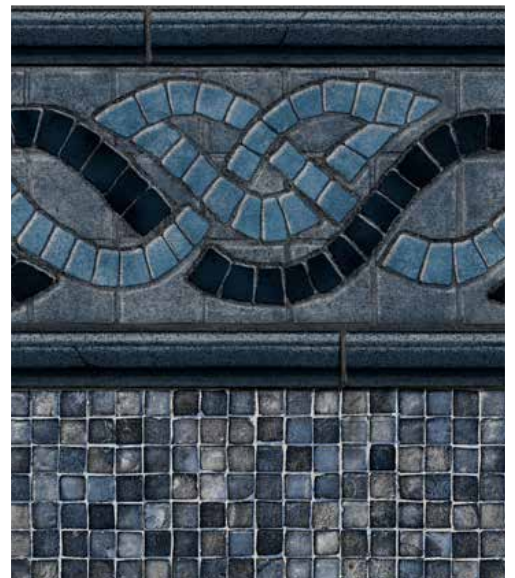

**MIDNIGHT
SPRING**

**DEEP
BLUE SEA**

LAGOON

BEACHSIDE

WHITESAND

Midnight Spring

SOMETHING EXTRAORDINARY

Looking to transform an ordinary swimming pool into something extraordinary? These elegant, modern, and sophisticated patterns, represent our new Midnight Spring Color Collection. The handcrafted appeal of the collection's rich variety of gray, will cast a natural springlike teal when in direct sunlight. Like a natural spring, the depth of the swimming pool and darkness of the gray base will vary the color cast, ranging from a rich-midnight teal to a light spring-teal. Ordinary no more, take a swim in these natural Midnight Spring patterns.

LINER SHOWN: OBSIDIAN W/ BLUE SLATE

MIDNIGHT SPRING

COURTSTONE GRAY W/ STARDUST GRAY
Destination Series / 27 or 20 Mil

OBSIDIAN
Shimmer Stone for Destination Series & TrueStone
Collection / 27 Mil

DURANGO W/ MOSAIC DARK GRAY
Destination Series / 27 Mil