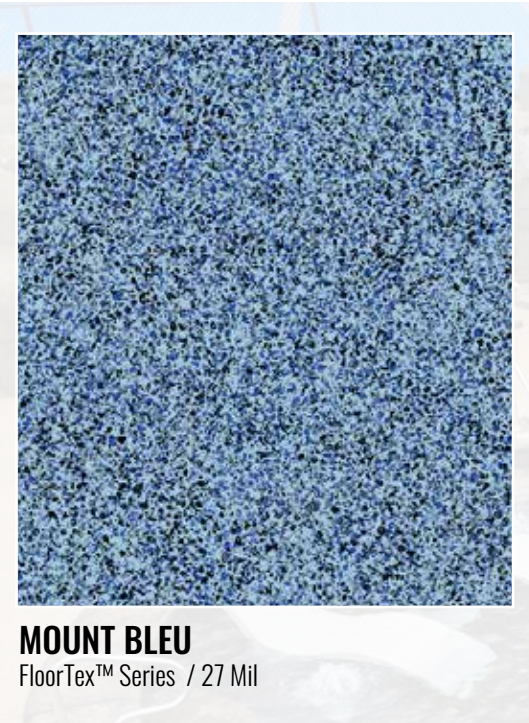

LINER SHOWN: LAGUNA

TULUM W/ MAYAN MOSAIC
Destinations Series / 27 or 20 Mil

PANAMA W/ ROYAL PRISM
Signature Plus Series / Discounted 27/27 Mil Upgrade

BALI W/ BLUE GRANITE
Signature Series / Discounted 27/20 Mil Upgrade