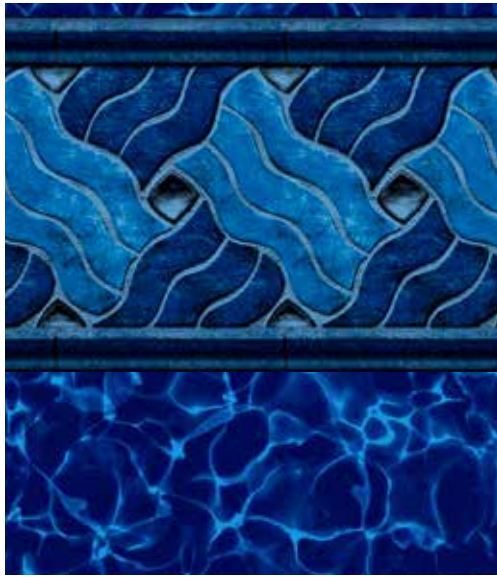

DEEP BLUE SEA

LEGENDS W/ COBALT FUSION
Destination Series / 27 or 20 Mil