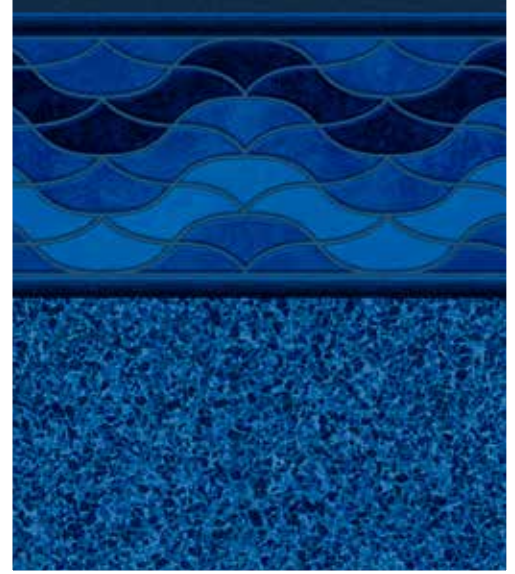

COROLLA W/ STARDUST BLUE
Destination Series 27 or 20 Mil