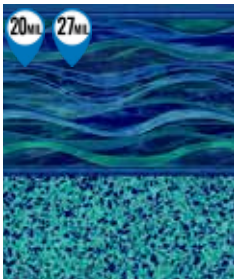

DSTM DESTINATION SERIES

COROLLA
with Stardust Blue

COURTSTONE BLUE
with Stardust Blue

COURTSTONE GRAY
with Stardust Gray

DURANGO
with Mosaic Dark Gray

HAMPTON
with Seaglass

ISLAND WAVE
with Terrazzo Caribbean