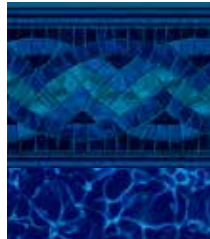

CARNegie COBALT
with Cobalt Fusion