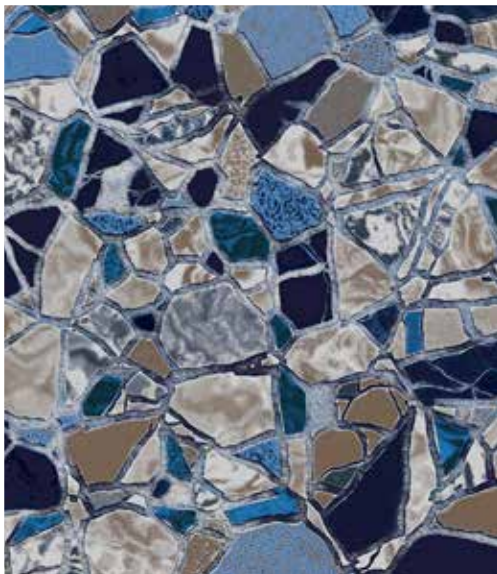

PEARLSTONE

Shimmer Stone for Destination Series & TrueStone Collection / 27 Mil

LAGUNA W/ WHITE PACIFIC

Signature Plus Series / Discounted 27/27 Mil Upgrade

DISCO PEARL

Shimmer Stone for Destination Series / 27 Mil

LINER SHOWN: PEARLSTONE

Note: Images in brochure may vary in color from actual vinyl sample.