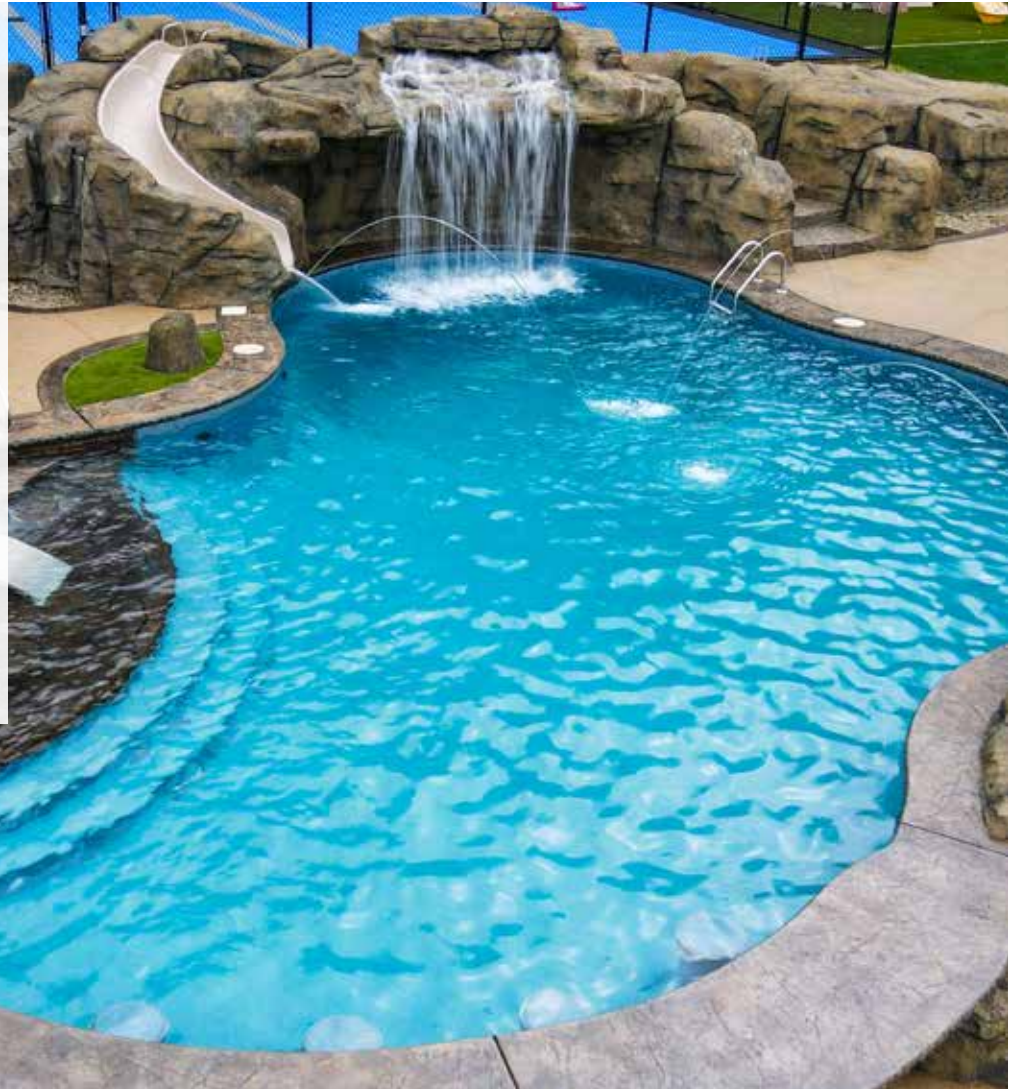

LINER SHOWN: MOUNT BLEU