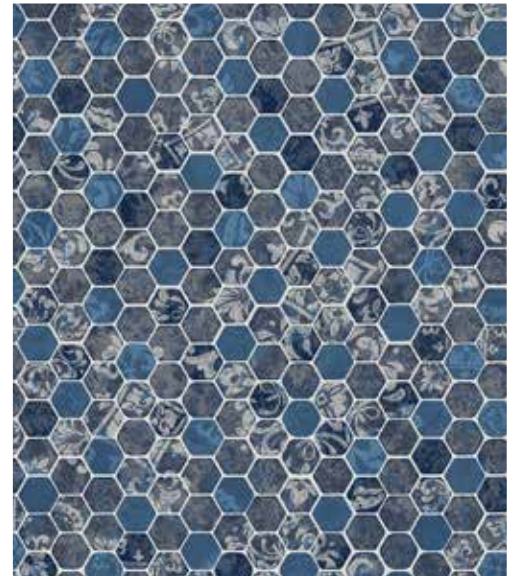

FloorTex™ Series / 27 Mil

LINER SHOWN: FLAGSTONE GRAY STEP WITH ESAGONO FULL FLOOR

MIDNIGHT SPRING

LINER SHOWN: ESAGONO

FALLING ESAGONO W/ GRAY CRYSTAL
Destination Series / 27 Mil

ESAGONO
Shimmer Stone for Destination Series & TrueStone
Collection / 27 Mil