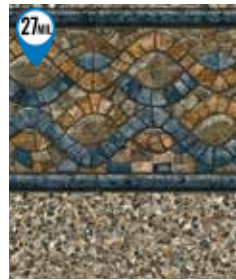

SAVANNAH
with Sandstone Tan