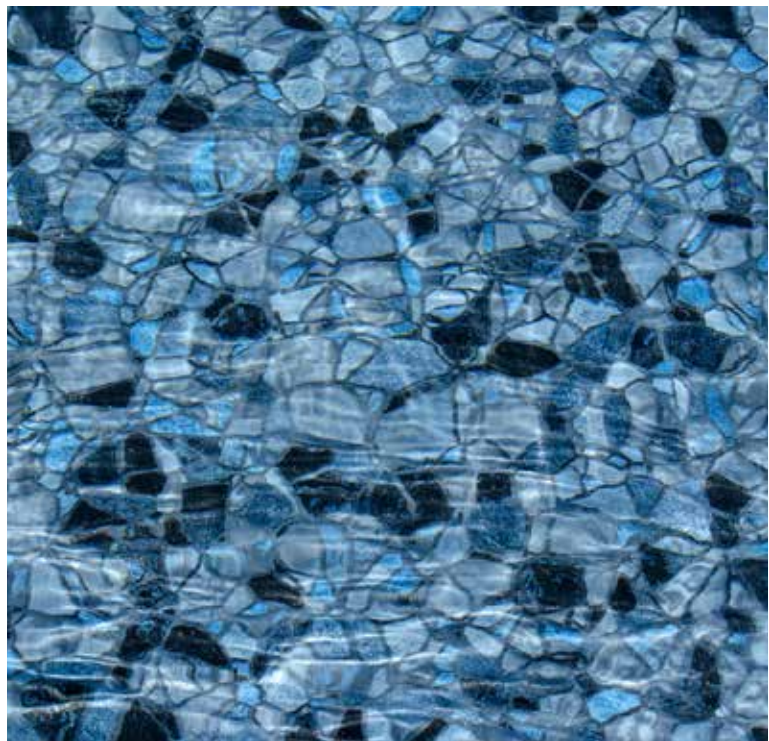

LINER SHOWN: OBSIDIAN