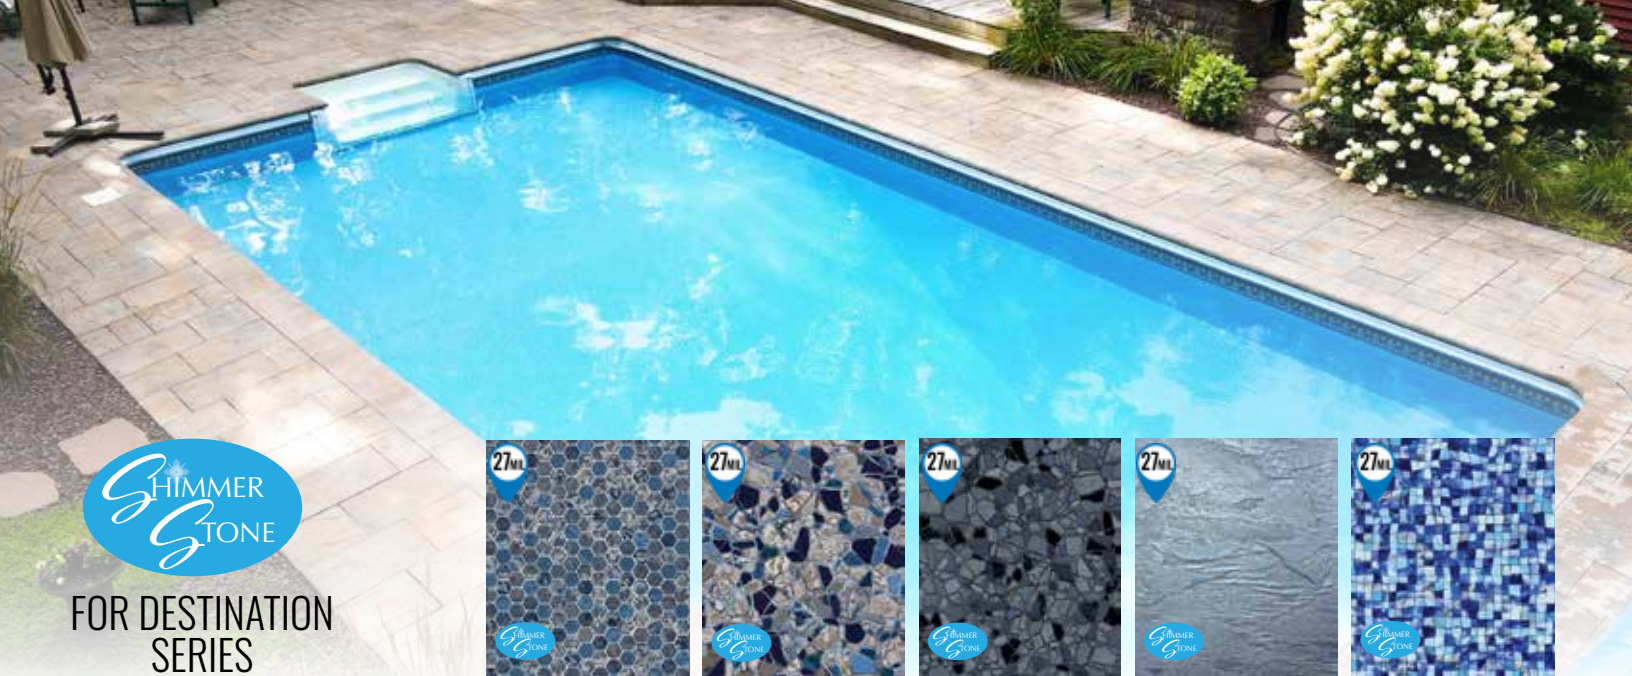

DISCO PEARL

FOR DESTINATION SERIES

ESAGONO

PEARLSTONE

OBSIDIAN

BLUE SLATE
with FULL TEXTURE ONLY!