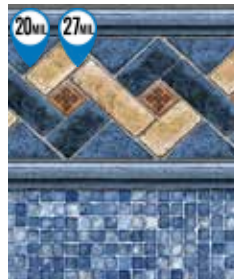

MOUNTAIN MOSAIC
with Mosaic Light Blue