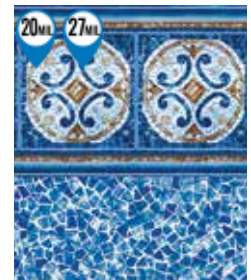

DSTM DESTINATION SERIES

COROLLA
with Stardust Blue

COURTSTONE BLUE
with Stardust Blue

COURTSTONE GRAY
with Stardust Gray

DURANGO
with Mosaic Dark Gray

HAMPTON
with Seaglass

ISLAND WAVE
with Terrazzo Caribbean